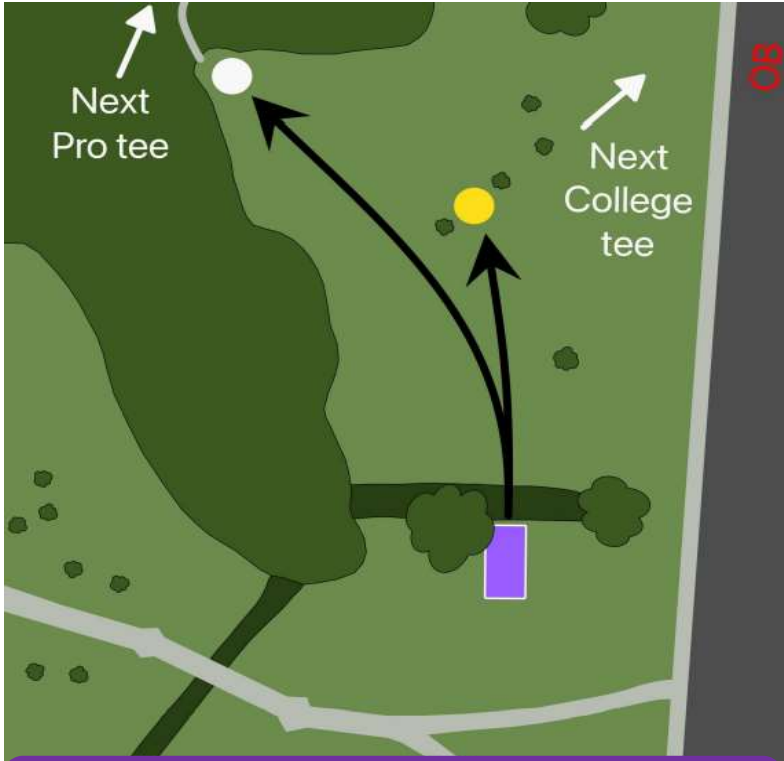

**College Tee Box**

**JACKET WINGS**  
DISC GOLF

Hole #

**7**

**Par 3**

**Basket Distance**

Yellow	246
White	312

**College Tee Box**

**JACKET WINGS**  
DISC GOLF

Hole #

**8**

**Par 3**

**Basket Distance**

Yellow	192
White	255

**College Tee Box**

**JACKET WOODS**  
DISC GOLF Hole #

**9**

**Par 3**

<u>Basket Distance</u>	
Yellow	264
White	219

**College Tee Box**

**JACKET WOODS**  
DISC GOLF Hole #

**10**

**Par 3**

<u>Basket Distance</u>	
Yellow	144
White	167