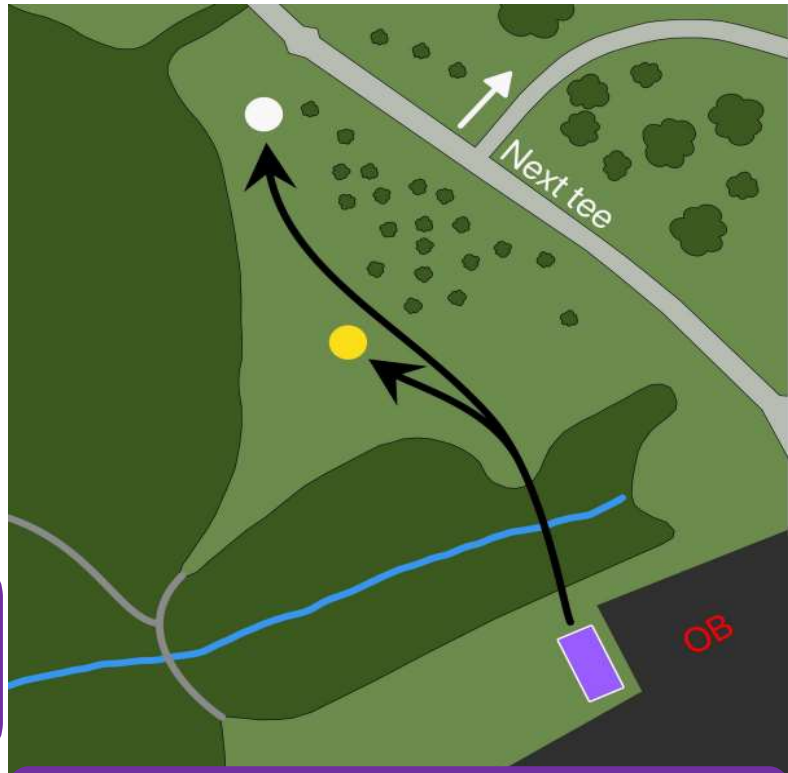

**JACKET WOODS**  
DISC GOLF Hole #  
**3**

**Par 3**

<u>Basket Distance</u>	
Yellow	195
White	303

**College Tee Box**

**JACKET WOODS**  
DISC GOLF Hole #  
**4**

**Par 3**

<u>Basket Distance</u>	
Yellow	201
White	309

**College Tee Box**

**JACKET WOODS**  
DISC GOLF Hole #  
**5**

**Par 3**

<u>Basket Distance</u>	
Yellow	333
White	297

**College Tee Box**

**JACKET WOODS**  
DISC GOLF Hole #  
**6**

**Par 3**

<u>Basket Distance</u>	
Yellow	189
White	244

**College Tee Box**

**JACKET WINGS**  
DISC GOLF

Hole #

**7**

**Par 3**

**Basket Distance**

Yellow	246
White	312

**College Tee Box**