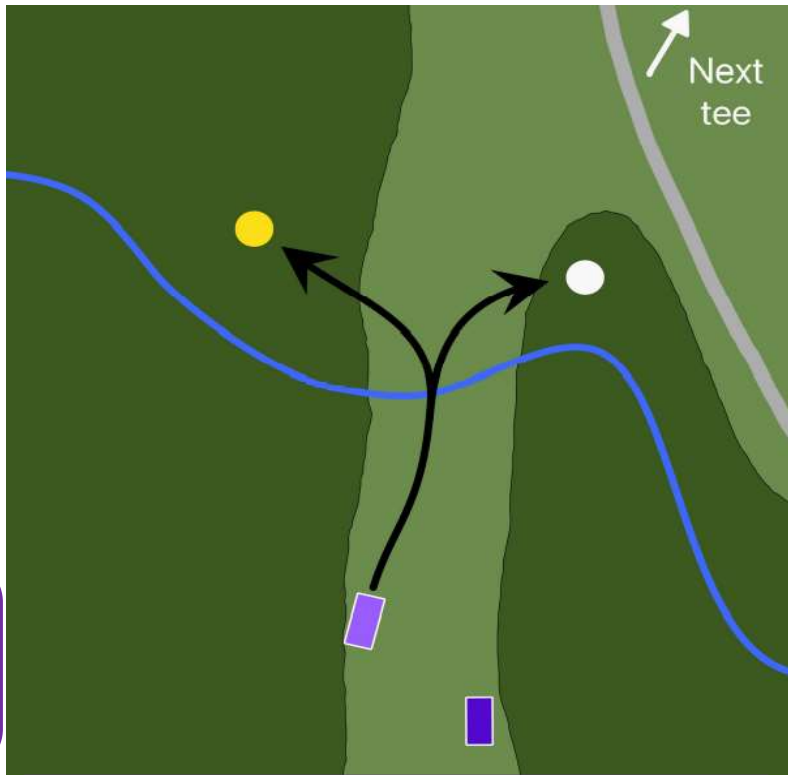

**JACKET WOODS**  
DISC GOLF Hole #  
**1**

**Par 3**

Basket	Distance
Yellow	285
White	285

**College Tee Box**

**JACKET WOODS**  
DISC GOLF Hole #  
**2**

**Par 4**

Basket	Distance
Yellow	405
White	345

**College Tee Box**

**JACKET WOODS**  
DISC GOLF Hole #  
**3**

**Par 3**

<u>Basket Distance</u>	
Yellow	195
White	303

**College Tee Box**

**JACKET WOODS**  
DISC GOLF Hole #  
**4**

**Par 3**

<u>Basket Distance</u>	
Yellow	201
White	309

**College Tee Box**

**JACKET WOODS**  
DISC GOLF Hole #  
**5**

**Par 3**

<u>Basket Distance</u>	
Yellow	333
White	297

**College Tee Box**

**JACKET WOODS**  
DISC GOLF Hole #  
**6**

**Par 3**

<u>Basket Distance</u>	
Yellow	189
White	244