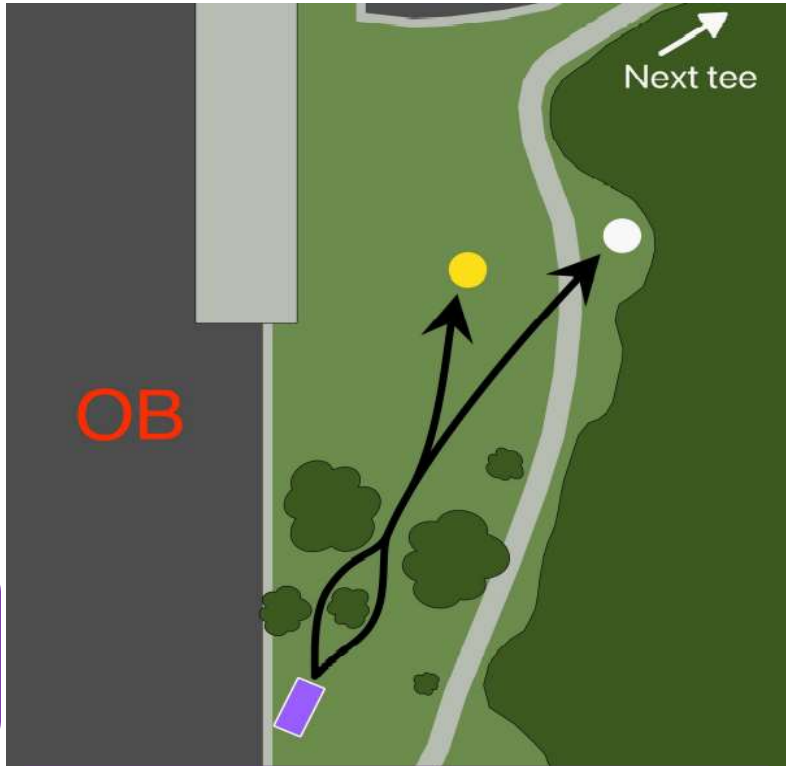

**JACKET WOODS**  
DISC GOLF Hole #  
**1**

**Par 3**

Basket	Distance
Yellow	285
White	285

**College Tee Box**

**JACKET WOODS**  
DISC GOLF Hole #  
**2**

**Par 4**

Basket	Distance
Yellow	405
White	345

**College Tee Box**

**JACKET WOODS**  
DISC GOLF Hole #  
**3**

**Par 3**

<u>Basket Distance</u>	
Yellow	195
White	303

**College Tee Box**

**JACKET WOODS**  
DISC GOLF Hole #  
**4**

**Par 3**

<u>Basket Distance</u>	
Yellow	201
White	309