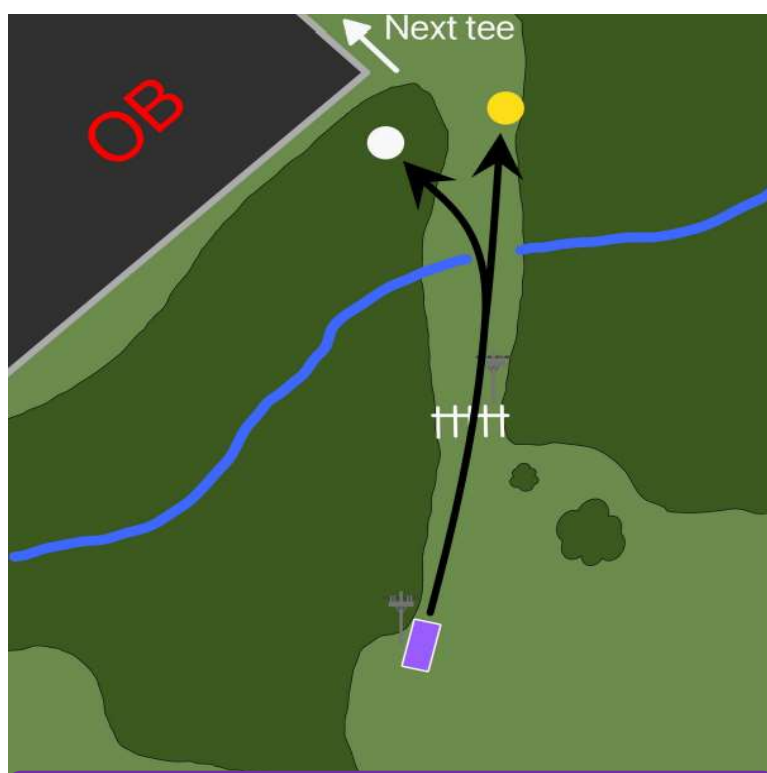

**JACKET WOODS**  
DISC GOLF Hole #  
**1**

**Par 3**

Basket	Distance
Yellow	285
White	285

**College Tee Box**

**JACKET WOODS**  
DISC GOLF Hole #  
**2**

**Par 4**

Basket	Distance
Yellow	405
White	345

**College Tee Box**

**JACKET WOODS**  
DISC GOLF Hole #  
**3**

**Par 3**

<u>Basket Distance</u>	
Yellow	195
White	303

**College Tee Box**

**JACKET WOODS**  
DISC GOLF Hole #  
**4**

**Par 3**

<u>Basket Distance</u>	
Yellow	201
White	309