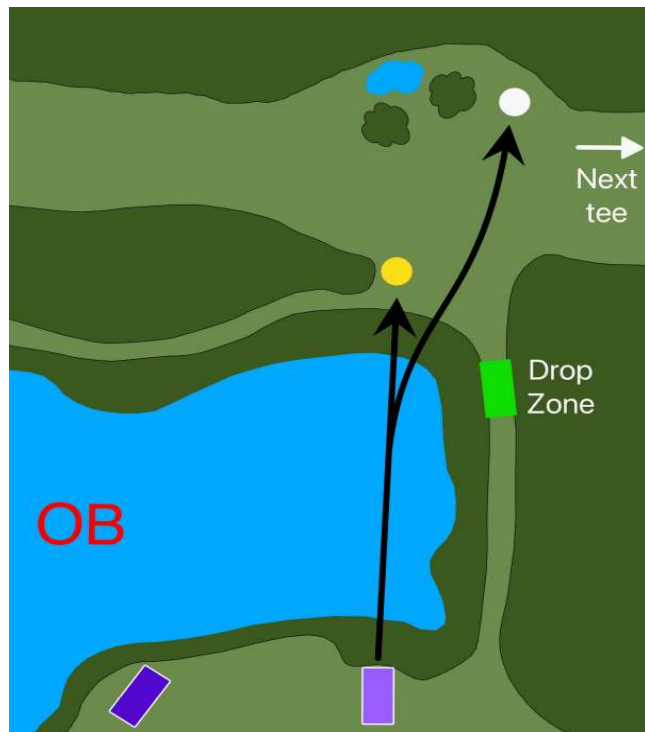

**JACKET WOODS**  
DISC GOLF Hole #  
**1**

**Par 3**

Basket	Distance
Yellow	285
White	285

**College Tee Box**

**JACKET WOODS**  
DISC GOLF Hole #  
**2**

**Par 4**

Basket	Distance
Yellow	405
White	345

**College Tee Box**

**JACKET WOODS**  
DISC GOLF Hole #  
**3**

**Par 3**

<u>Basket Distance</u>	
Yellow	195
White	303

**College Tee Box**

**JACKET WOODS**  
DISC GOLF Hole #  
**4**

**Par 3**

<u>Basket Distance</u>	
Yellow	201
White	309

**College Tee Box**

**JACKET WOODS**  
DISC GOLF Hole #  
**5**

**Par 3**

<u>Basket Distance</u>	
Yellow	333
White	297

**College Tee Box**

**JACKET WOODS**  
DISC GOLF Hole #  
**6**

**Par 3**

<u>Basket Distance</u>	
Yellow	189
White	244