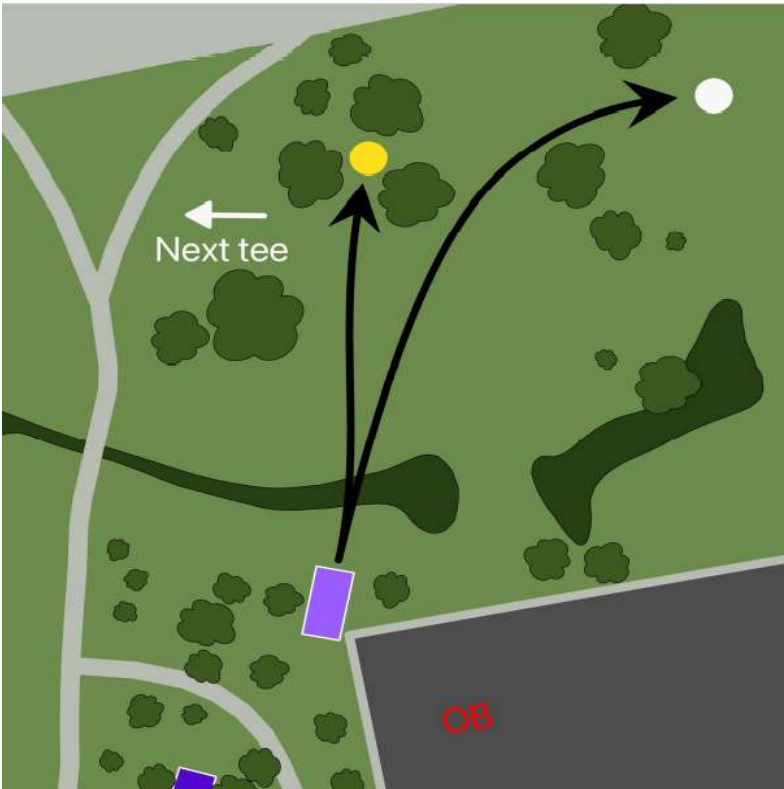

**College Tee Box**

**JACKET WOODS**  
DISC GOLF Hole #  
**5**

**Par 3**

<u>Basket Distance</u>	
Yellow	333
White	297

**College Tee Box**

**JACKET WOODS**  
DISC GOLF Hole #  
**6**

**Par 3**

<u>Basket Distance</u>	
Yellow	189
White	244

**College Tee Box**

**JACKET WINGS**  
DISC GOLF

Hole #

**7**

**Par 3**

**Basket Distance**

Yellow	246
White	312

**College Tee Box**

**JACKET WINGS**  
DISC GOLF

Hole #

**8**

**Par 3**

**Basket Distance**

Yellow	192
White	255

**College Tee Box**

**JACKET WOODS**  
DISC GOLF Hole #