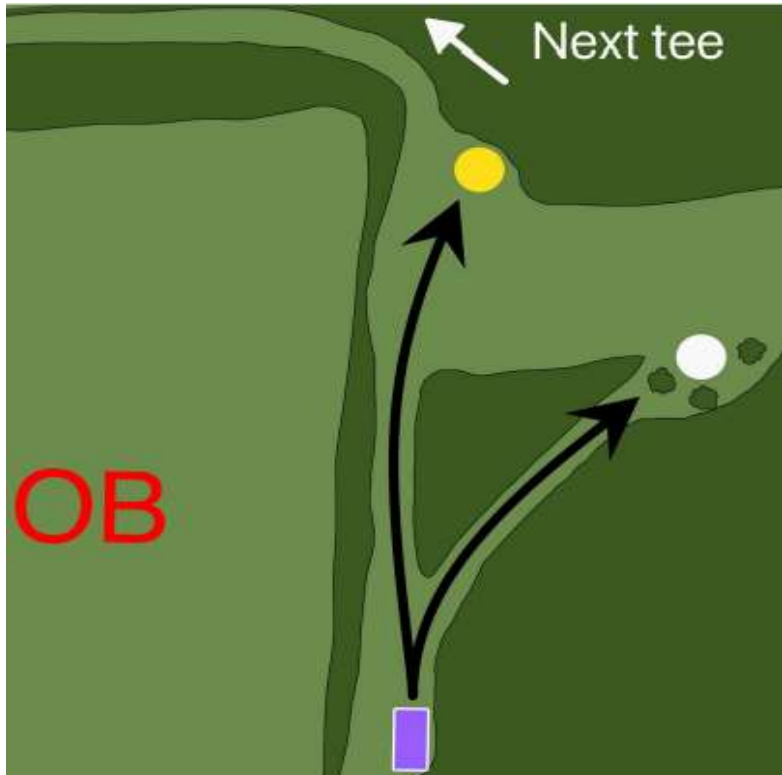

JACKET WOODS
DISC GOLF Hole #
15

Par 4

<u>Basket</u>	<u>Distance</u>
Yellow	224
White	202