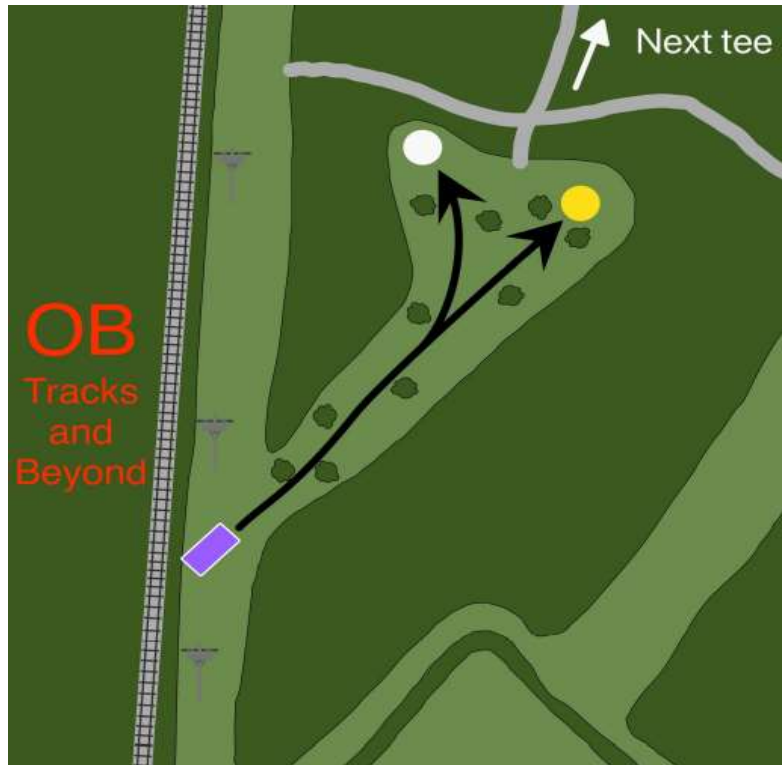

**College Tee Box**

**JACKET WOODS**  
DISC GOLF Hole #  
**13**

**Par 3**

<u>Basket Distance</u>	
Yellow	289
White	336

**College Tee Box**

**JACKET WOODS**  
DISC GOLF Hole #  
**14**

**Par 3**

<u>Basket Distance</u>	
Yellow	196
White	164

**College Tee Box**

**JACKET WOODS**  
DISC GOLF Hole #  
**15**

**Par 4**

<u>Basket</u>	<u>Distance</u>
Yellow	224
White	202

**College Tee Box**

**JACKET WOODS**  
DISC GOLF Hole #  
**16**

**Par 4**

<u>Basket</u>	<u>Distance</u>
Yellow	313
White	323

**College Tee Box**

**JACKET WOODS**  
DISC GOLF Hole #  
**17**

**Par 3**

<u>Basket Distance</u>	
Yellow	193
White	238

**College Tee Box**

**JACKET WOODS**  
DISC GOLF Hole #  
**18**

**Par 4**

<u>Basket Distance</u>	
Yellow	363
White	325