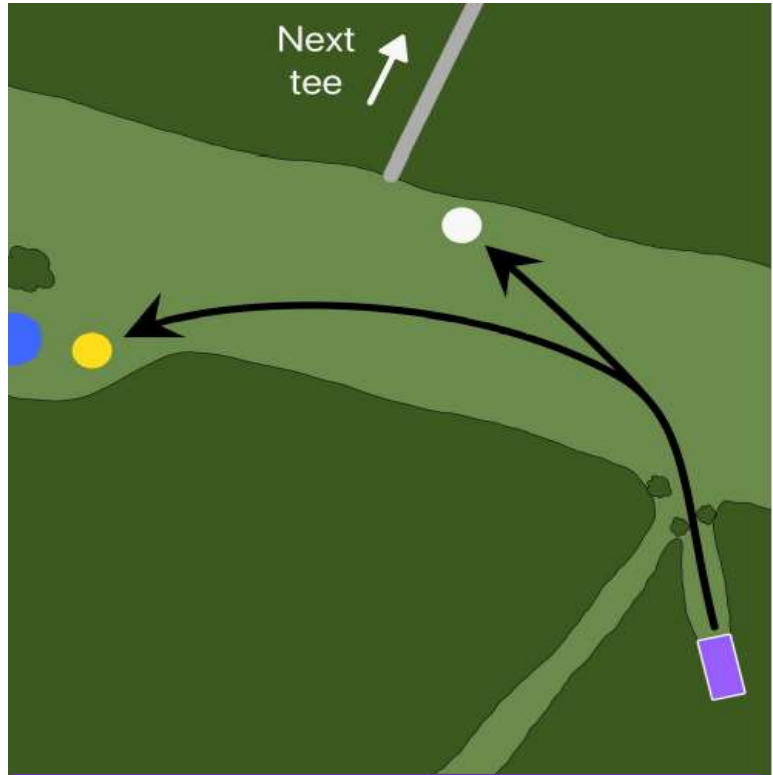

**9**

**Par 3**

<u>Basket Distance</u>	
Yellow	264
White	219

**College Tee Box**

**JACKET WOODS**  
DISC GOLF Hole #

**10**

**Par 3**

<u>Basket Distance</u>	
Yellow	144
White	167

**College Tee Box**

**JACKET WOODS**  
DISC GOLF Hole #  
**11**

**Par 4**

<u>Basket</u>	<u>Distance</u>
Yellow	186
White	165

**College Tee Box**

**JACKET WOODS**  
DISC GOLF Hole #  
**12**

**Par 4**

<u>Basket</u>	<u>Distance</u>
Yellow	248
White	313

**College Tee Box**

**JACKET WOODS**  
DISC GOLF Hole #  
**13**

**Par 3**

<u>Basket Distance</u>	
Yellow	289
White	336

**College Tee Box**

**JACKET WOODS**  
DISC GOLF Hole #  
**14**

**Par 3**

<u>Basket Distance</u>	
Yellow	196
White	164