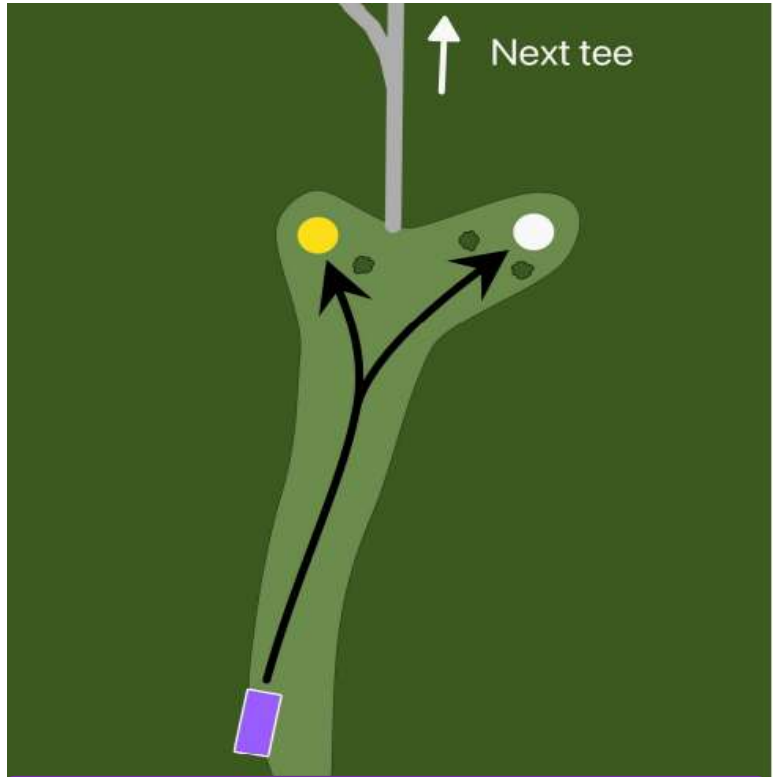

**College Tee Box**

**JACKET WOODS**  
DISC GOLF Hole #  
**13**

**Par 3**

<u>Basket Distance</u>	
Yellow	289
White	336

**College Tee Box**

**JACKET WOODS**  
DISC GOLF Hole #  
**14**

**Par 3**

<u>Basket Distance</u>	
Yellow	196
White	164

**College Tee Box**

**JACKET WOODS**  
DISC GOLF Hole #  
**15**

**Par 4**

<u>Basket</u>	<u>Distance</u>
Yellow	224
White	202

**College Tee Box**

**JACKET WOODS**  
DISC GOLF Hole #  
**16**

**Par 4**

<u>Basket</u>	<u>Distance</u>
Yellow	313
White	323

**College Tee Box**

**JACKET WOODS**  
DISC GOLF Hole #  
**17**

**Par 3**

<u>Basket Distance</u>	
Yellow	193
White	238

**College Tee Box**

**JACKET WOODS**  
DISC GOLF Hole #  
**18**

**Par 4**

<u>Basket Distance</u>	
Yellow	363
White	325