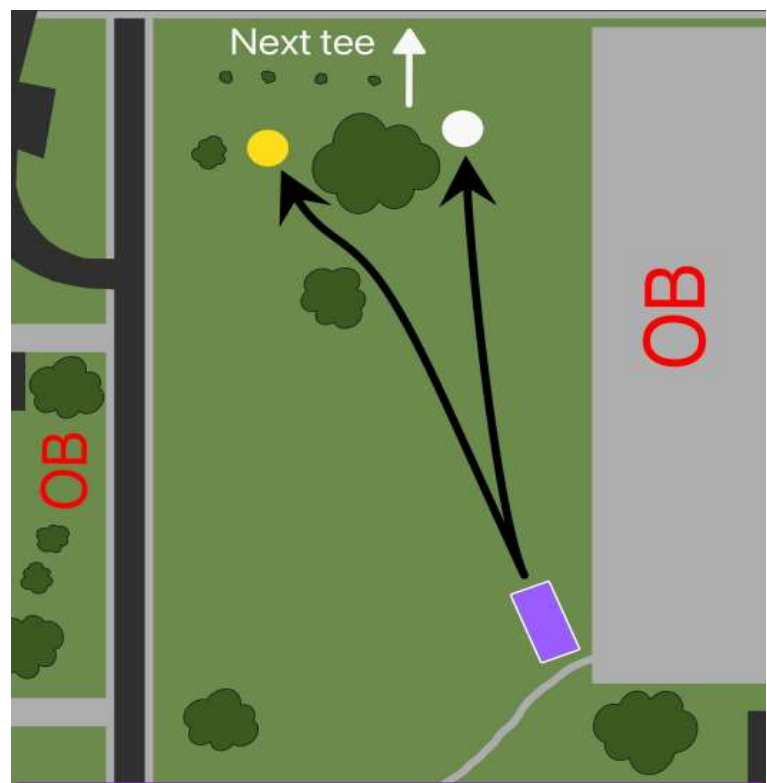

**JACKET WOODS**  
DISC GOLF Hole #  
**1**

**Par 3**

Basket	Distance
Yellow	285
White	285

**College Tee Box**

**JACKET WOODS**  
DISC GOLF Hole #  
**2**

**Par 4**

Basket	Distance
Yellow	405
White	345

**College Tee Box**

**JACKET WOODS**  
DISC GOLF Hole #  
**3**

**Par 3**

<u>Basket Distance</u>	
Yellow	195
White	303

**College Tee Box**

**JACKET WOODS**  
DISC GOLF Hole #  
**4**

**Par 3**

<u>Basket Distance</u>	
Yellow	201
White	309

**College Tee Box**

**JACKET WOODS**  
DISC GOLF Hole #  
**5**

**Par 3**

<u>Basket Distance</u>	
Yellow	333
White	297

**College Tee Box**

**JACKET WOODS**  
DISC GOLF Hole #  
**6**

**Par 3**

<u>Basket Distance</u>	
Yellow	189
White	244